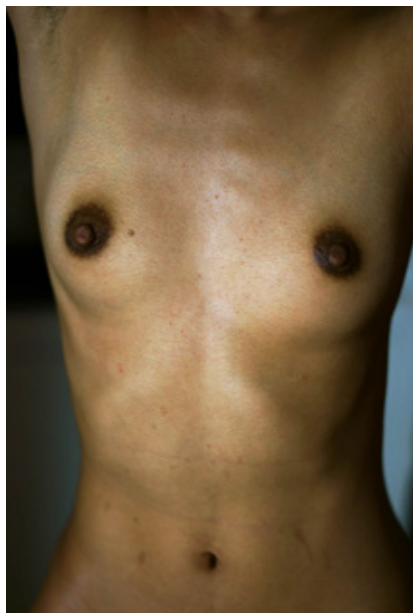

# A SEASON PARTICULAR

Shen Wei

A SEASON PARTICULAR captures the beauty and intimacy of moments in peaceful and natural settings that evoke feelings of calm, stillness, serenity, and contemplation. It is an exploration of gender, form, and desire while finding the spiritual and abstract similarities between our bodies and nature and emphasizing the harmony, fragility, and interconnectedness of both. The unique beauty and interplay between the human body and nature aim to elicit a sense of awe, wonder, and appreciation for the world around us, as well as a way to explore more profound spiritual and philosophical questions about the nature of existence and the purpose of life.