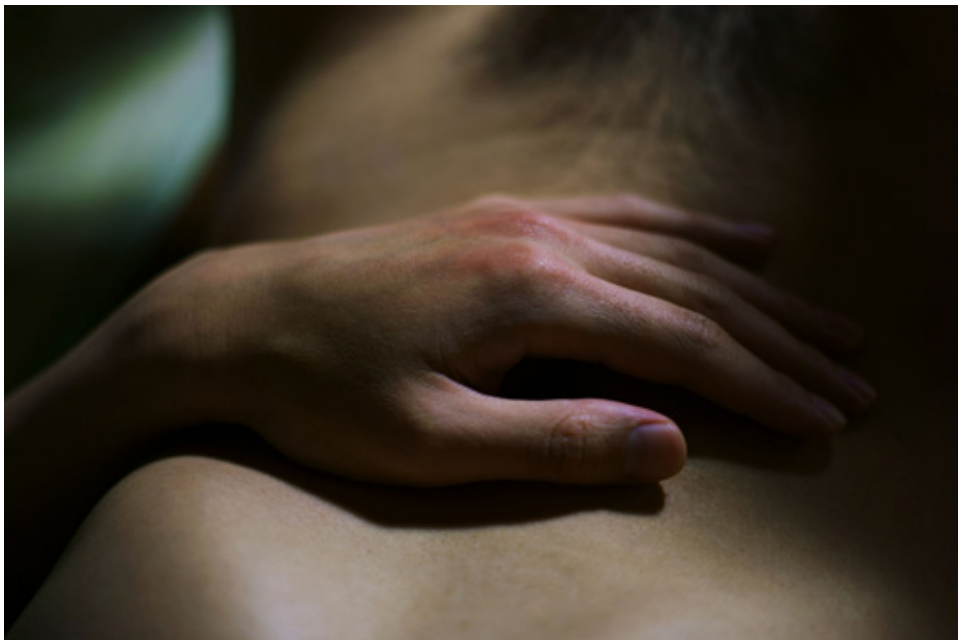

# A SEASON PARTICULAR

Shen Wei

A SEASON PARTICULAR captures the beauty and intimacy of moments in peaceful and natural settings that evoke feelings of calm, stillness, serenity, and contemplation. It is an exploration of gender, form, and desire while finding the spiritual and abstract similarities between our bodies and nature and emphasizing the harmony, fragility, and interconnectedness of both. The unique beauty and interplay between the human body and nature aim to elicit a sense of awe, wonder, and appreciation for the world around us, as well as a way to explore more profound spiritual and philosophical questions about the nature of existence and the purpose of life.