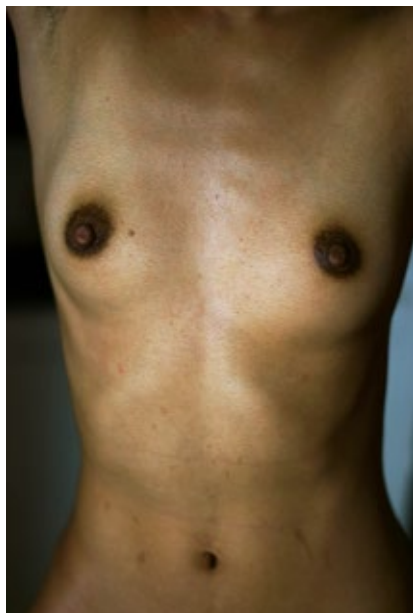

# A SEASON PARTICULAR

Shen Wei

A SEASON PARTICULAR is about intimacy, eroticism, and beauty. It is a personal exploration of gender, form, and desire while finding the spiritual and abstract similarities between our bodies and nature.