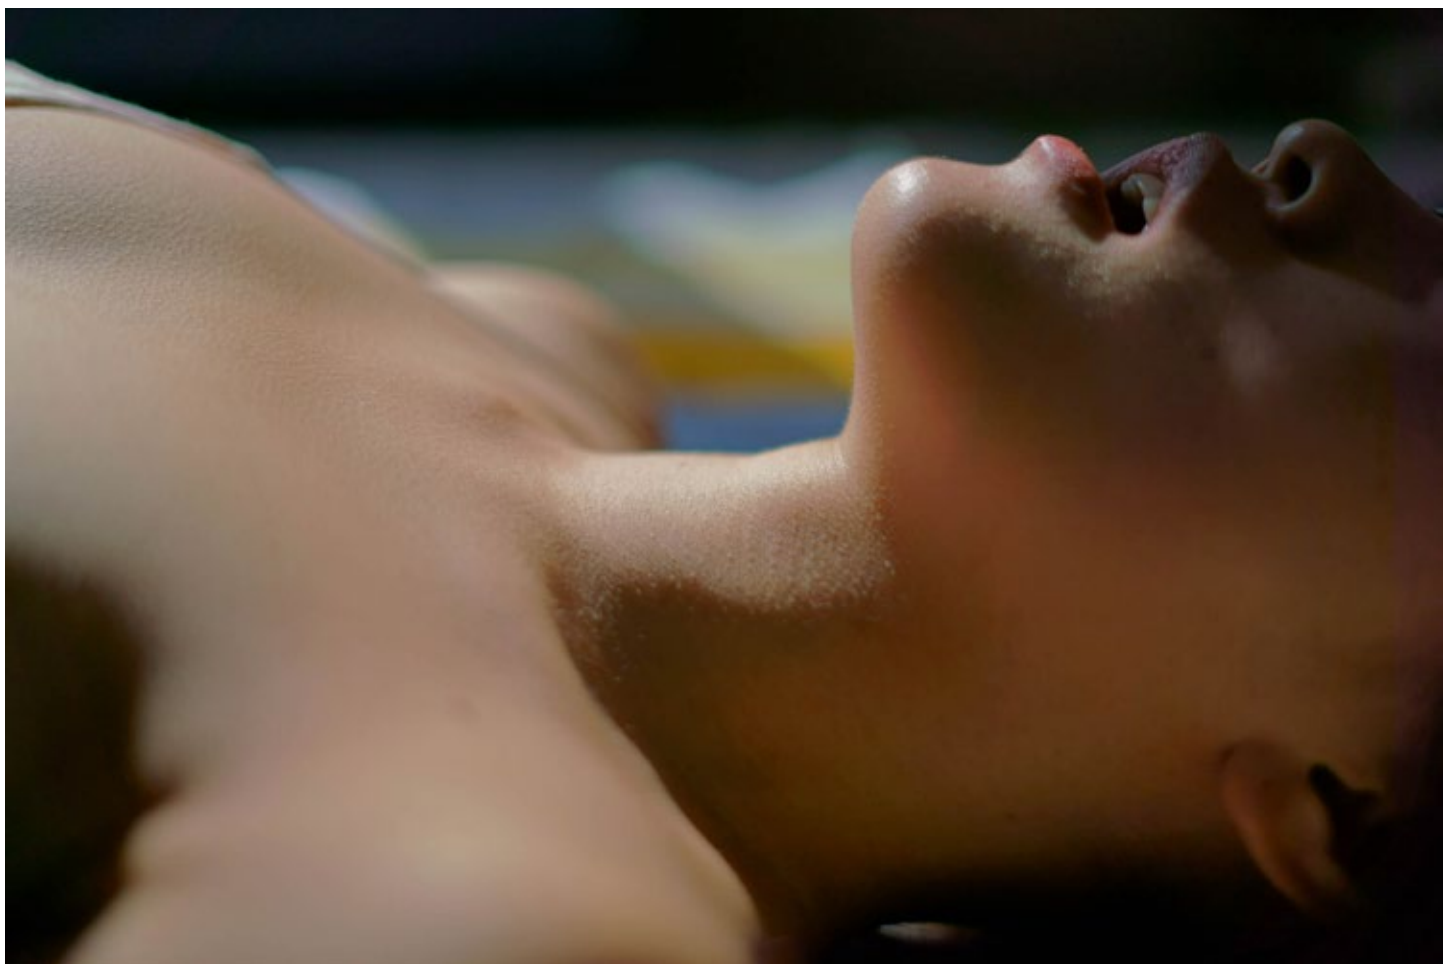

# A SEASON PARTICULAR

Shen Wei

A SEASON PARTICULAR is about intimacy, eroticism, and beauty. It is a personal exploration of gender, form, and desire while finding the spiritual and abstract similarities between our bodies and nature.