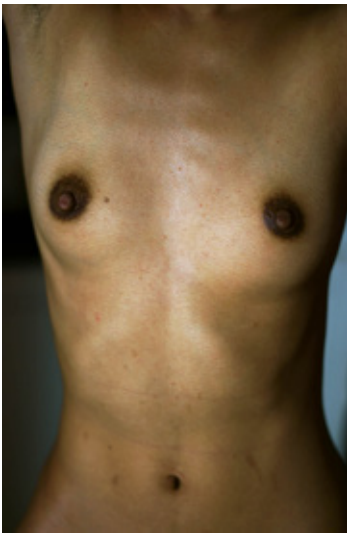

A SEASON PARTICULAR

Shen Wei

A SEASON PARTICULAR

Shen Wei

A SEASON PARTICULAR captures the beauty and intimacy of moments in peaceful and natural settings that evoke feelings of calm, stillness, serenity, and contemplation. It is an exploration of gender, form, and desire while finding the spiritual and abstract similarities between our bodies and nature and emphasizing the harmony, fragility, and interconnectedness of both. The unique beauty and interplay between the human body and nature aim to elicit a sense of awe, wonder, and appreciation for the world around us, as well as a way to explore more profound spiritual and philosophical questions about the nature of existence and the purpose of life.