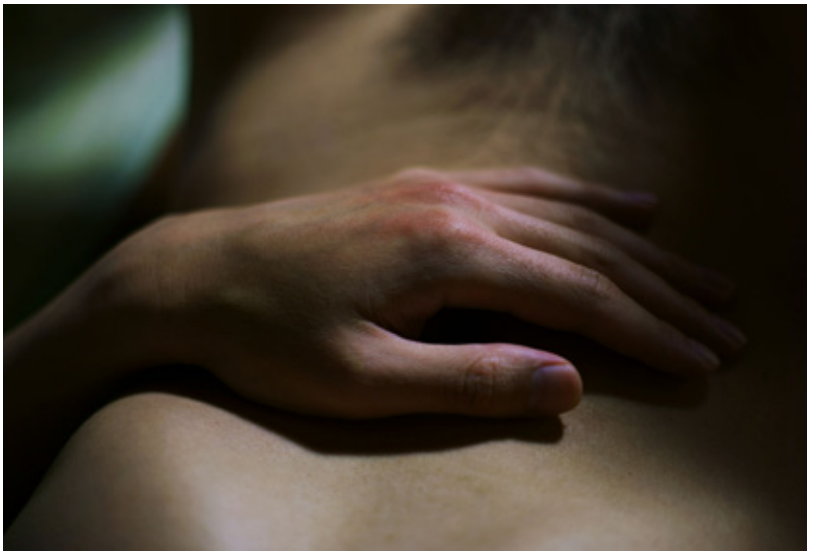

A SEASON PARTICULAR

Shen Wei

A SEASON PARTICULAR

Shen Wei

A SEASON PARTICULAR captures the beauty and intimacy of moments in peaceful and natural settings that evoke feelings of calm, stillness, serenity, and contemplation. It is an exploration of gender, form, and desire while finding the spiritual and abstract similarities between our bodies and nature and emphasizing the harmony, fragility, and interconnectedness of both. The unique beauty and interplay between the human body and nature aim to elicit a sense of awe, wonder, and appreciation for the world around us, as well as a way to explore more profound spiritual and philosophical questions about the nature of existence and the purpose of life.