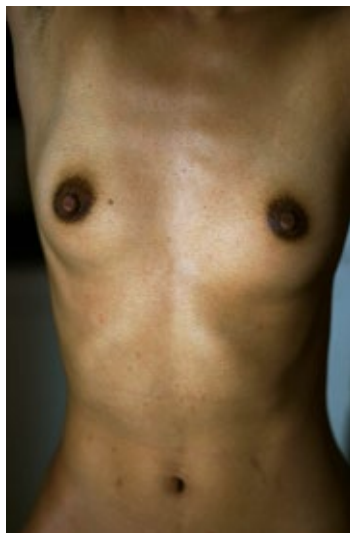

A SEASON PARTICULAR

Shen Wei

A SEASON PARTICULAR

Shen Wei

A SEASON PARTICULAR captures the beauty and intimacy of moments in peaceful and natural settings that evoke feelings of calm, stillness, serenity, and contemplation. It is an exploration of gender, form, and desire while finding the spiritual and abstract similarities between our bodies and nature and emphasizing the harmony, fragility, and interconnectedness of both. The unique beauty and interplay between the human body and nature aim to elicit a sense of awe, wonder, and appreciation for the world around us, as well as a way to explore more profound spiritual and philosophical questions about the nature of existence and the purpose of life.