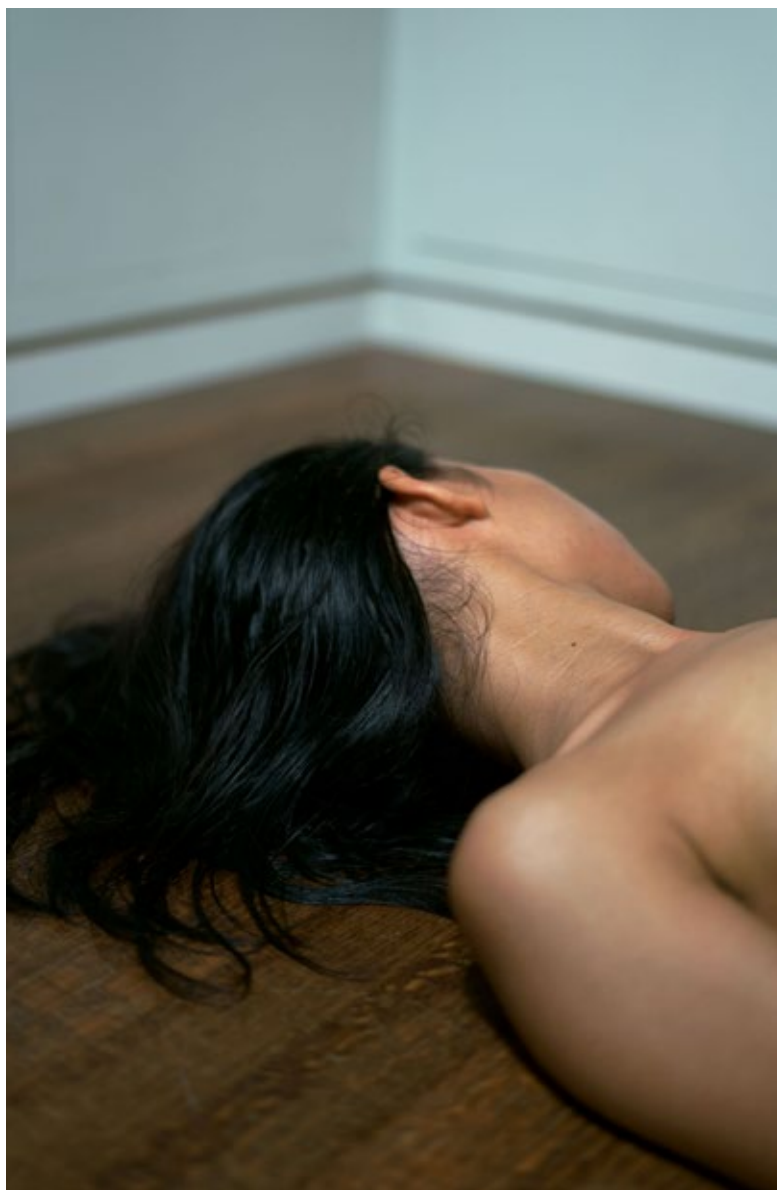

A SEASON PARTICULAR

Shen Wei

A SEASON PARTICULAR

Shen Wei

A SEASON PARTICULAR captures the beauty and intimacy of moments in peaceful and natural settings that evoke feelings of calm, stillness, serenity, and contemplation. It is an exploration of gender, form, and desire while finding the spiritual and abstract similarities between our bodies and nature and emphasizing the harmony, fragility, and interconnectedness of both. The unique beauty and interplay between the human body and nature aim to elicit a sense of awe, wonder, and appreciation for the world around us, as well as a way to explore more profound spiritual and philosophical questions about the nature of existence and the purpose of life.