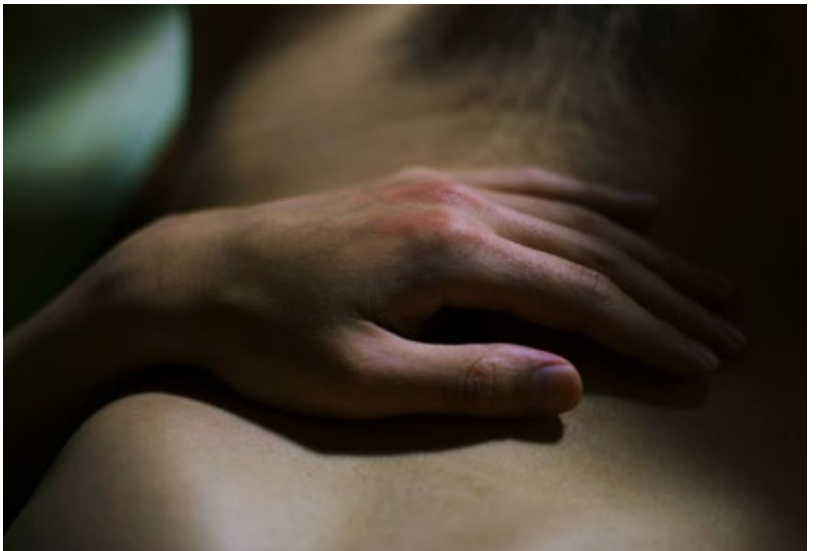

A SEASON PARTICULAR

Shen Wei

A SEASON PARTICULAR

Shen Wei

A SEASON PARTICULAR captures the beauty and intimacy of moments in peaceful and natural settings that evoke feelings of calm, stillness, serenity, and contemplation. It is an exploration of gender, form, and desire while finding the spiritual and abstract similarities between our bodies and nature and emphasizing the harmony, fragility, and interconnectedness of both. The unique beauty and interplay between the human body and nature aim to elicit a sense of awe, wonder, and appreciation for the world around us, as well as a way to explore more profound spiritual and philosophical questions about the nature of existence and the purpose of life.